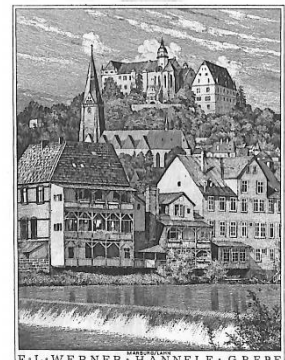

Op200. Werner & Hannele Grebe Iahn
view of the castle
C3C7 8.7×6.5 cm 1999